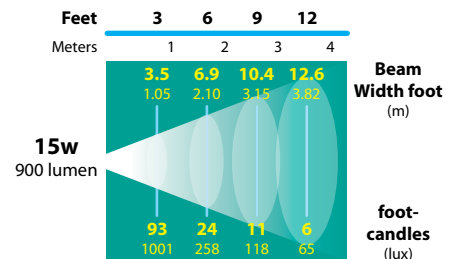

120v Input: Add "120" to end of part number, prior to color code. For example, SL-20-MDLLEDM715-120-BLT

LIGHT DISTRIBUTIONS AND PHOTOMETRICS

**LEDM1515
15° SPOT**

**LEDM1540
40° FLOOD**

**LEDM1560
60° WIDE FLOOD**