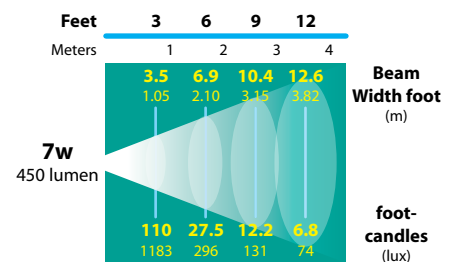

120v Input: Add "120" to end of part number, prior to color code. For example, SL-20-MDLLEDM715-120-BLT

LIGHT DISTRIBUTIONS AND PHOTOMETRICS

**LEDM715
15° SPOT**

**LEDM740
40° FLOOD**

**LEDM760
60° WIDE FLOOD**