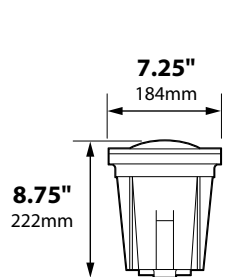

SL-20-MDL

SL-20-MDG

SL-20-MDL
with FA-135MD

BOTTOM

2 Female 3/4" NPS &
3 Female 1/2" NPS
threaded ports available

ACCESSORIES

CATALOG NO.	DESCRIPTION
FA-133-BLT / -BRS	Cast Aluminum or Brass Lens Holder
FA-134-BLT / -BRS	Cast Aluminum or Brass Grate
FA-135-BLT / -BRS	Stamped Aluminum or Brass Eyebrow
FA-08-SL20	Round 1/4" Mini Cell Louver
FA-10-SG-SL20	Flat Stepped Tempered Glass Lens
FA-10-SL20AMBER	Flat Amber Tempered Glass Lens
FA-10-SL20BLUE	Flat Blue Tempered Glass Lens
FA-10-SL20GREEN	Flat Green Tempered Glass Lens
FA-10-SL20RED	Flat Red Tempered Glass Lens
FA-FORM-SL20	Concrete form for SL-20-MD Series