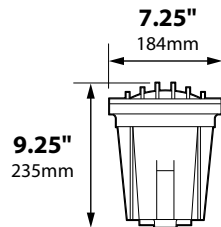

SL-20-MDL

SL-20-MDG

SL-20-MDL
with FA-135MD

BOTTOM

2 Female 3/4" NPS &
3 Female 1/2" NPS
threaded ports available

ACCESSORIES

CATALOG NO.	DESCRIPTION
FA-133-BLT / -BRS	Cast Aluminum or Brass Lens Holder
FA-134-BLT / -BRS	Cast Aluminum or Brass Grate
FA-135-BLT / -BRS	Stamped Aluminum or Brass Eyebrow
FA-08-SL20	Round 1/4" Mini Cell Louver
FA-10-SG-SL20	Flat Stepped Tempered Glass Lens
FA-10-SL20AMBER	Flat Amber Tempered Glass Lens
FA-10-SL20BLUE	Flat Blue Tempered Glass Lens
FA-10-SL20GREEN	Flat Green Tempered Glass Lens
FA-10-SL20RED	Flat Red Tempered Glass Lens
FA-FORM-SL20	Concrete form for SL-20-MD Series