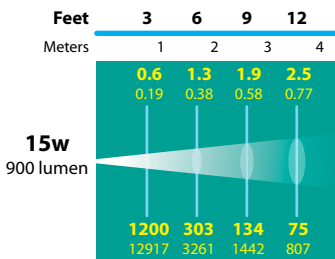

120v Input: Add "120" to end of part number, prior to color code. For example, SL-20-MDLLEDM715-120-BLT

LIGHT DISTRIBUTIONS AND PHOTOMETRICS

**LEDM1515
15° SPOT**