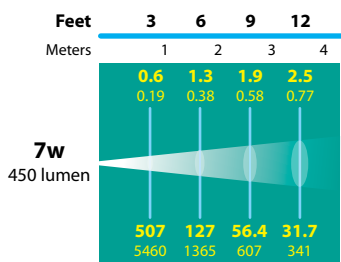

120v Input: Add "120" to end of part number, prior to color code. For example, SL-20-MDLLEDM715-120-BLT

LIGHT DISTRIBUTIONS AND PHOTOMETRICS

**LEDM715
15° SPOT**