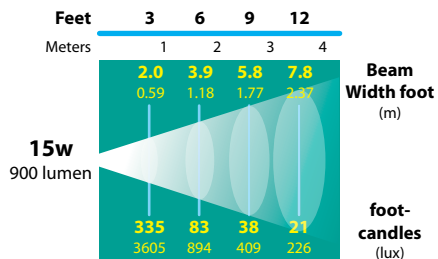

**LEDM1540
40° FLOOD**