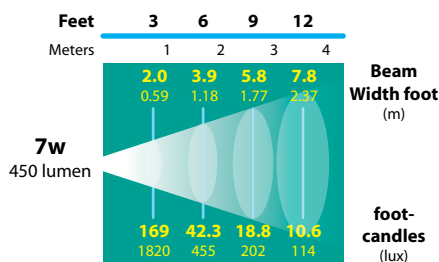

**LEDM740
40° FLOOD**