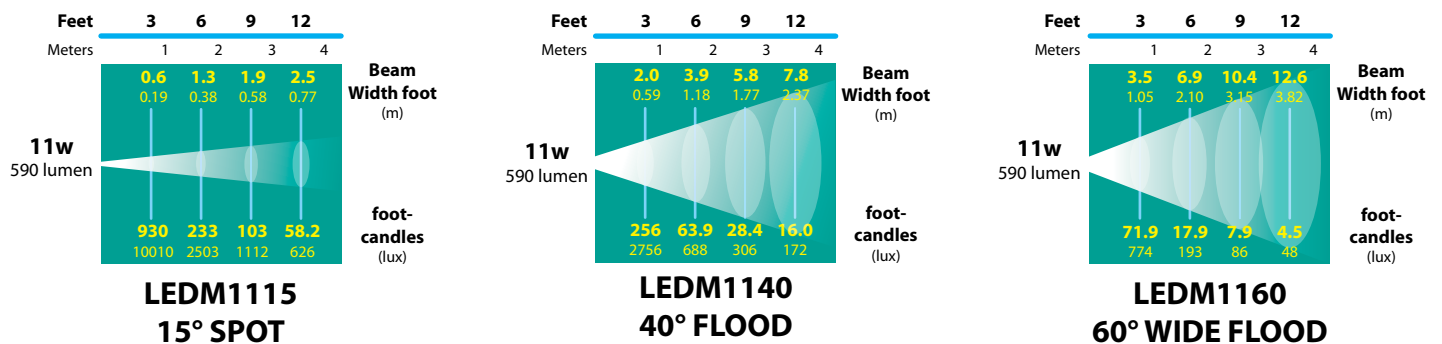

120v Input: Add "120" to end of part number, prior to color code. For example, SL-20-MDLLEDM715-120-BLT

LIGHT DISTRIBUTIONS AND PHOTOMETRICS

Black Texture (Standard)	Antique Verde	Bronze Texture	Camel	White Texture	Hunter Texture	Rust	Weathered Iron	Weathered Brown	Stucco	Rubbed Verde	Chrome Powder	Acid Rust	Acid Verde	Black Acid Treatment
-BLT	-ATV	-BRT	-CAM	-WTX	-HTX	-RST	-WIR	-WBR	-STU	-RBV	-CPR	-BAR/CAR	-BAV/CAV	-BAT