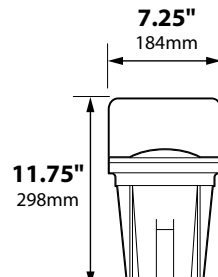

SL-20-MDL

SL-20-MDG

SL-20-MDL
with FA-135MD

BOTTOM

2 Female 3/4" NPS &
3 Female 1/2" NPS
threaded ports available

ACCESSORIES

CATALOG NO.	DESCRIPTION
FA-133-BLT / -BRS	Cast Aluminum or Brass Lens Holder
FA-134-BLT / -BRS	Cast Aluminum or Brass Grate
FA-135-BLT / -BRS	Stamped Aluminum or Brass Eyebrow
FA-08-SL20	Round 1/4" Mini Cell Louver
FA-10-SG-SL20	Flat Stepped Tempered Glass Lens
FA-10-SL20AMBER	Flat Amber Tempered Glass Lens
FA-10-SL20BLUE	Flat Blue Tempered Glass Lens
FA-10-SL20GREEN	Flat Green Tempered Glass Lens
FA-10-SL20RED	Flat Red Tempered Glass Lens
FA-FORM-SL20	Concrete form for SL-20-MD Series