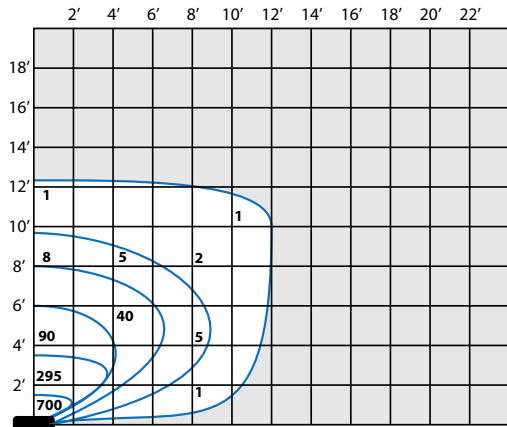

LED FLOOD LIGHTS

LFL-01-LEDP12 / LFL-01-LEDP24 SERIES

TYPE

LFL-01-LEDP1252 (5200K)

VERTICLE FOOTCANDLES • FIXTURE 2' FROM WALL

LFL-01-LEDP1252 (5200K)

VERTICLE FOOTCANDLES • FIXTURE 4' FROM WALL

LFL-01-HELEDP1252 (5200K)