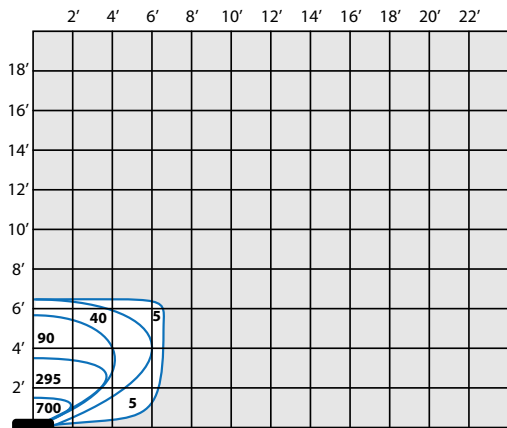

LFL-01-HELEDP1252 (5200K)

VERTICLE FOOTCANDLES • FIXTURE 2' FROM WALL