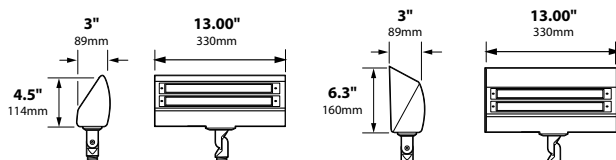

LFL-01-LEDP24

LFL-01-HELEDP24

JOB INFORMATION	
Type:	Date:
Job Name:	
Cat. No.:	
Lamp(s):	
Specifier:	
Contractor:	
Notes:	

Black Texture (Standard)	Antique Verde	Bronze Texture	Camel	White Texture	Hunter Texture	Rust	Weathered Iron	Weathered Brown	Stucco	Rubbed Verde	Chrome Powder	Acid Rust	Acid Verde	Black Acid Treatment
-BLT	-ATV	-BRT	-CAM	-WTX	-HTX	-RST	-WIR	-WBR	-STU	-RBV	-CPR	-BAR/CAR	-BAV/CAV	-BAT