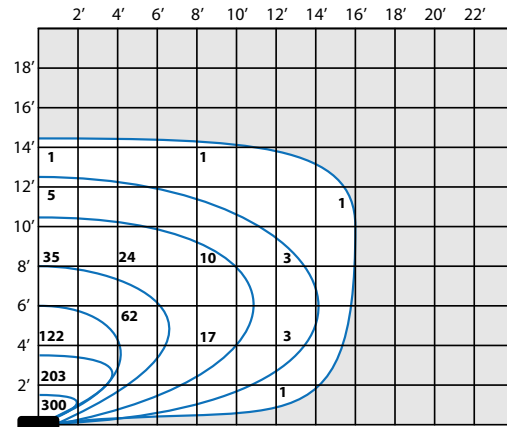

LED FLOOD LIGHTS

LFL-01-LEDP12 / LFL-01-LEDP24 SERIES

TYPE

LFL-01-LEDP1252 (5200K)

VERTICLE FOOTCANDLES • FIXTURE 2' FROM WALL

LFL-01-LEDP1252 (5200K)

VERTICLE FOOTCANDLES • FIXTURE 4' FROM WALL

LFL-01-HELEDP1252 (5200K)