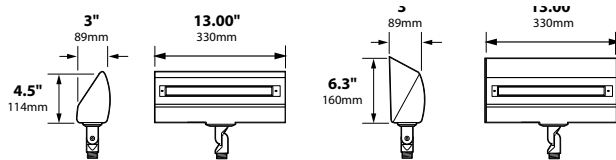

BEAM/GLARE CONTROL ACCESSORIES

-HE Add to catalog number for Hood Extension

LFL-01-LEDP12

LFL-01-HELEDP12