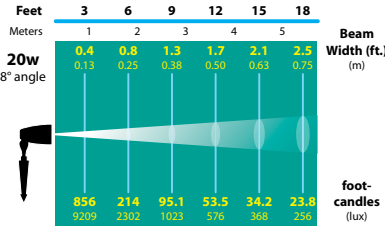

DIRECTIONAL LIGHTS DL-20-AR70-SERIES

TYPE

LIGHT DISTRIBUTIONS AND PHOTOMETRICS

FL-29

Black Texture (Standard)	Antique Verde	Bronze Texture	Camel	White Texture	Hunter Texture	Rust	Weathered Iron	Weathered Brown	Stucco	Rubbed Verde	Chrome Powder	Terra Cotta	Acid Rust	Acid Verde	Black Acid Treatment
-BLT	-ATV	-BRT	-CAM	-WTX	-HTX	-RST	-WIR	-WBR	-STU	-RBV	-CPR	-TRC	-BAR/CAR	-BAR/CAV	-BAT