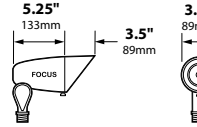

DL-20-AC-AR70