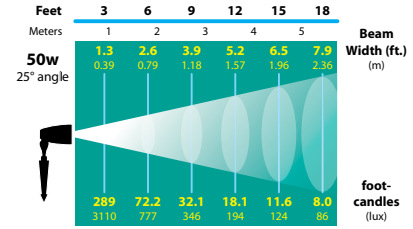

DIRECTIONAL LIGHTS DL-20-AR70-SERIES

TYPE

LIGHT DISTRIBUTIONS AND PHOTOMETRICS

FL-28

FL-29

FL-30

Black Texture (Standard)	Antique Verde	Bronze Texture	Camel	White Texture	Hunter Texture	Rust	Weathered Iron	Weathered Brown	Stucco	Rubbed Verde	Chrome Powder	Terra Cotta	Acid Rust	Acid Verde	Black Acid Treatment
-BLT	-ATV	-BRT	-CAM	-WTX	-HTX	-RST	-WIR	-WBR	-STU	-RBV	-CPR	-TRC	-BAR/CAR	-BAR/CAV	-BAT