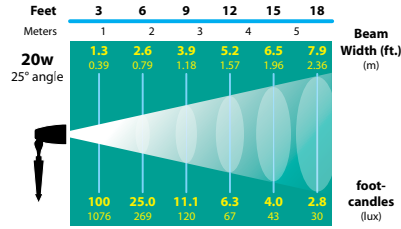

DIRECTIONAL LIGHTS DL-20-AR70-SERIES

TYPE

LIGHT DISTRIBUTIONS AND PHOTOMETRICS

FL-28