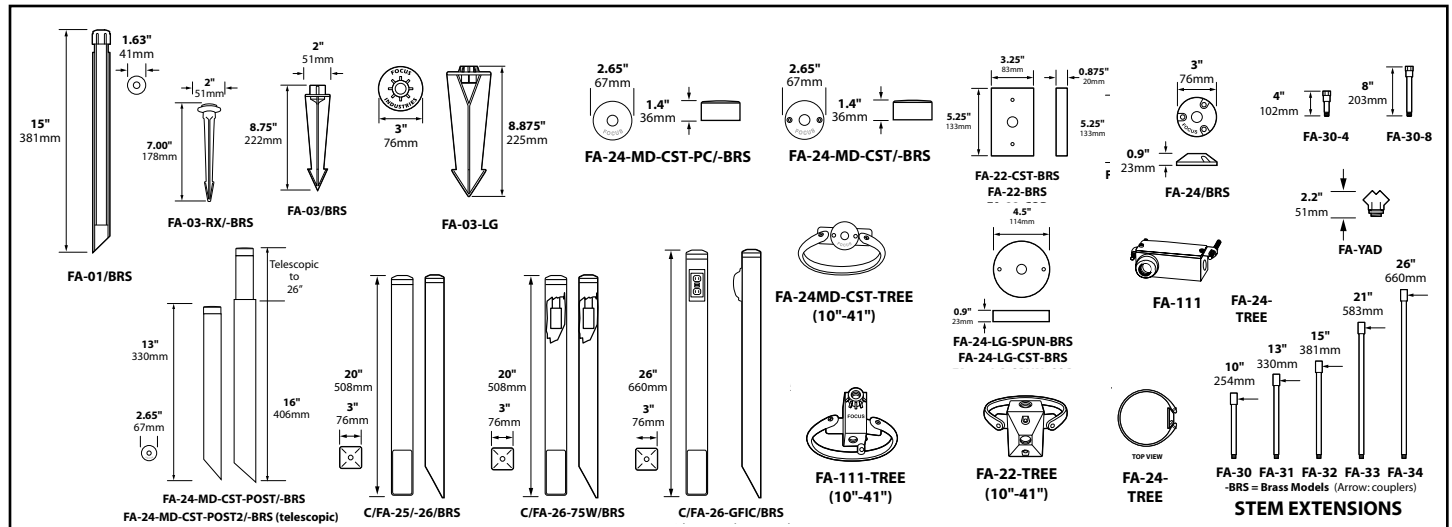

CATALOG NO.	DESCRIPTION	LAMP	SHIP WEIGHT
DL-20-AR70-BLT	Cast Aluminum Bullet, Extension Collar	50w AR70 (FL)	2.0 lbs.
DL-20-AR70-BRS	Cast Brass Bullet, Extension Collar	50w AR70 (FL)	3.0 lbs.
CDL-20-AR70-BLT	Composite Bullet, Extension Collar	50w AR70 (FL)	2.0 lbs.
DL-20-AC-AR70-BLT	Cast Aluminum Bullet, Angle Collar	50w AR70 (FL)	3.0 lbs.
DL-20-AC-AR70-BRS	Cast Brass Bullet, Angle Collar	50w AR70 (FL)	5.0 lbs.
CDL-20-AC-AR70-BLT	Composite Bullet, Angle Collar	50w AR70 (FL)	3.0 lbs.

120 VOLT MODELS WITH INTEGRATED ELECTRONIC 75 WATT TRANSFORMER AVAILABLE. ADD -T TO PART NUMBER

DL-20-AR70

DL-20-AC-AR70

DL-20-AR70-BRS
mounted on
FA-25 pedestal

IP54

BEAM/GLARE CONTROL ACCESSORIES

FA-08-06	Round 1/4" Hex Cell Louver
FA-10-20-BLUE	Blue Tempered Glass Lens
FA-10-20-GREEN	Green Tempered Glass Lens
FA-98-20	Linear Spread Tempered Glass Lens
FA-104-20	Wide Spread Tempered Glass Lens Softener