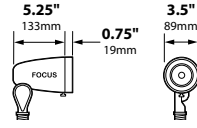

LENS: High impact clear tempered convex glass

O-RING: High temperature red silicone

LAMP SUPPLIED: 50w AR70 (FL); 5000 hours average rating (50w max)

SOCKET: Double Contact bayonet base (Ba15d) with 200°C silicone lead wires

WIRING: Black 3 foot 18/2 zip cord from base of fixture (12v only)
For 25 foot 16/2 fixture lead wire add -25F to catalog number.

CONNECTION: FA-05 Quick Connector (not supplied) from fixture to main cable (12/2, 10/2 or 8/2 only)

MOUNTING: FA-03 black 9" ABS stake threaded 1/2" NPS

FINISH: Aluminum-Black texture polyester powder coat. Optional finishes available
Brass-Unfinished brass. Optional finishes available

ORDERING INFORMATION

CATALOG NO.	DESCRIPTION	LAMP	SHIP WEIGHT
DL-20-AR70-BLT	Cast Aluminum Bullet, Extension Collar	50w AR70 (FL)	2.0 lbs.
DL-20-AR70-BRS	Cast Brass Bullet, Extension Collar	50w AR70 (FL)	3.0 lbs.
CDL-20-AR70-BLT	Composite Bullet, Extension Collar	50w AR70 (FL)	2.0 lbs.
DL-20-AC-AR70-BLT	Cast Aluminum Bullet, Angle Collar	50w AR70 (FL)	3.0 lbs.
DL-20-AC-AR70-BRS	Cast Brass Bullet, Angle Collar	50w AR70 (FL)	5.0 lbs.
CDL-20-AC-AR70-BLT	Composite Bullet, Angle Collar	50w AR70 (FL)	3.0 lbs.

120 VOLT MODELS WITH INTEGRATED ELECTRONIC 75 WATT TRANSFORMER AVAILABLE. ADD -T TO PART NUMBER

DL-20-AR70