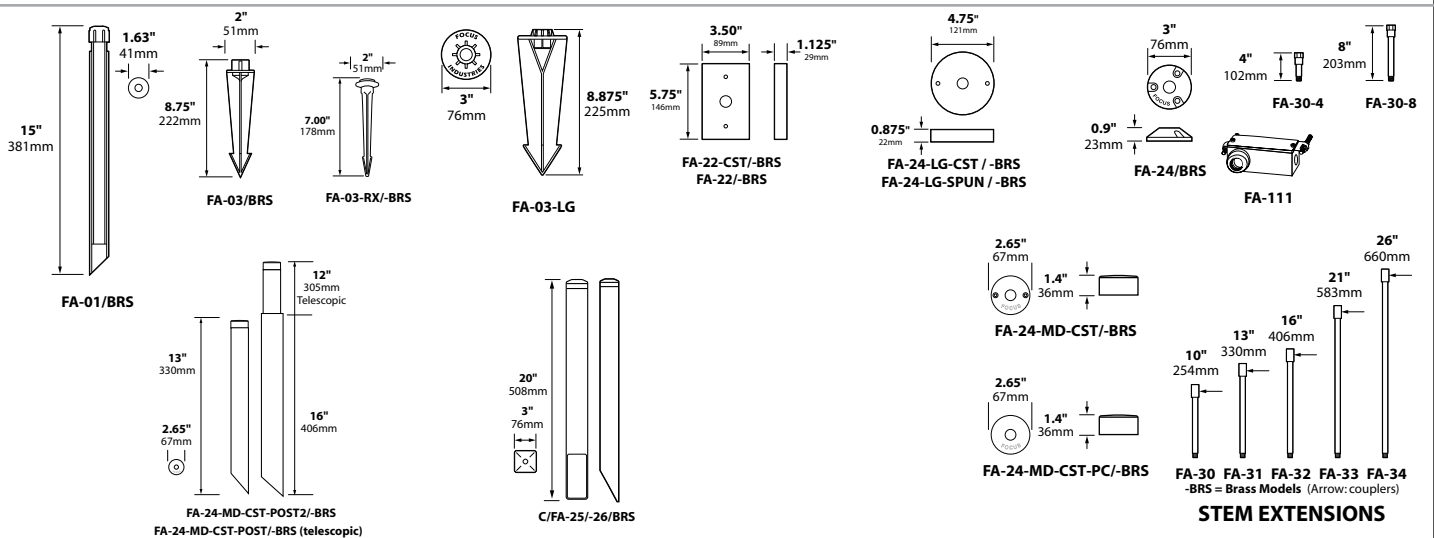

ORDERING INFORMATION

CATALOG NO.	DESCRIPTION	LAMP	EST. SHIP WEIGHT
DL-15-LEDP412V-BLT	12v Aluminum floodlight	4w LED Panel	2.0 lbs.
DL-15-LEDP412V-BRS	12v Brass floodlight	4w LED Panel	3.0 lbs.
CDL-15-LEDP412V-BLT	12v Composite floodlight	4w LED Panel	2.0 lbs.
DL-15SM-LEDPR412V-BLT	12v Aluminum floodlight	4w LED Panel	2.0 lbs.
DL-15SM-LEDPR412V-BRS	12v Brass floodlight	4w LED Panel	3.0 lbs.

DL-15SM-LEDPR412V-BLT
mounted on
FA-24-BLT

DL-15-LEDP412V-BRT
mounted on
FA-24-BRT

MOUNTING ACCESSORIES

BEAM/GLARE CONTROL

- FA-07-15-SM Square 1/4" Hex Cell Louver
- FA-10-15-SMBLUE Blue Tempered Glass Lens
- FA-10-15-SMGREEN Green Tempered Glass Lens