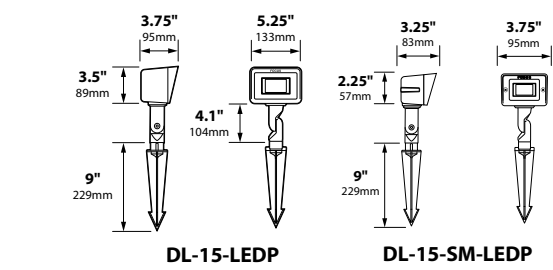

ORDERING INFORMATION

CATALOG NO.	DESCRIPTION	LAMP	EST. SHIP WEIGHT
DL-15-LEDP412V-BLT	12v Aluminum floodlight	4w LED Panel	2.0 lbs.
DL-15-LEDP412V-BRS	12v Brass floodlight	4w LED Panel	3.0 lbs.
CDL-15-LEDP412V-BLT	12v Composite floodlight	4w LED Panel	2.0 lbs.
DL-15SM-LEDPR412V-BLT	12v Aluminum floodlight	4w LED Panel	2.0 lbs.
DL-15SM-LEDPR412V-BRS	12v Brass floodlight	4w LED Panel	3.0 lbs.

DL-15SM-LEDPR412V-BLT
mounted on
FA-24-BLT

DL-15-LEDP412V-BRT
mounted on
FA-24-BRT

MOUNTING ACCESSORIES

BEAM/GLARE CONTROL

- FA-07-15-SM Square 1/4" Hex Cell Louver
- FA-10-15-SMBLUE Blue Tempered Glass Lens
- FA-10-15-SMGREEN Green Tempered Glass Lens