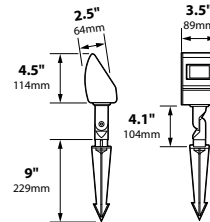

DL-04-LEDP-BLT

ORDERING INFORMATION

CATALOG NO.	DESCRIPTION	LAMP	EST. SHIP WEIGHT
DL-04-LEDP4W-BLT	12v Aluminum Floodlight	4w LED Panel	2.0 lbs.