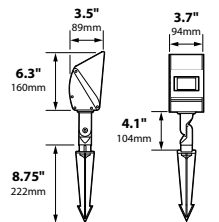

MOUNTING ACCESSORIES

BEAM/GLARE CONTROL ACCESSORIES

- FA-07 Square 1/4" Hex Cell Louver
- FA-10-BLUE Blue Plastic Gel
- FA-10-GREEN Green Plastic Gel
- HE Add to catalog # for Hood Extension

DL-04-HE
(With Hood Extension)