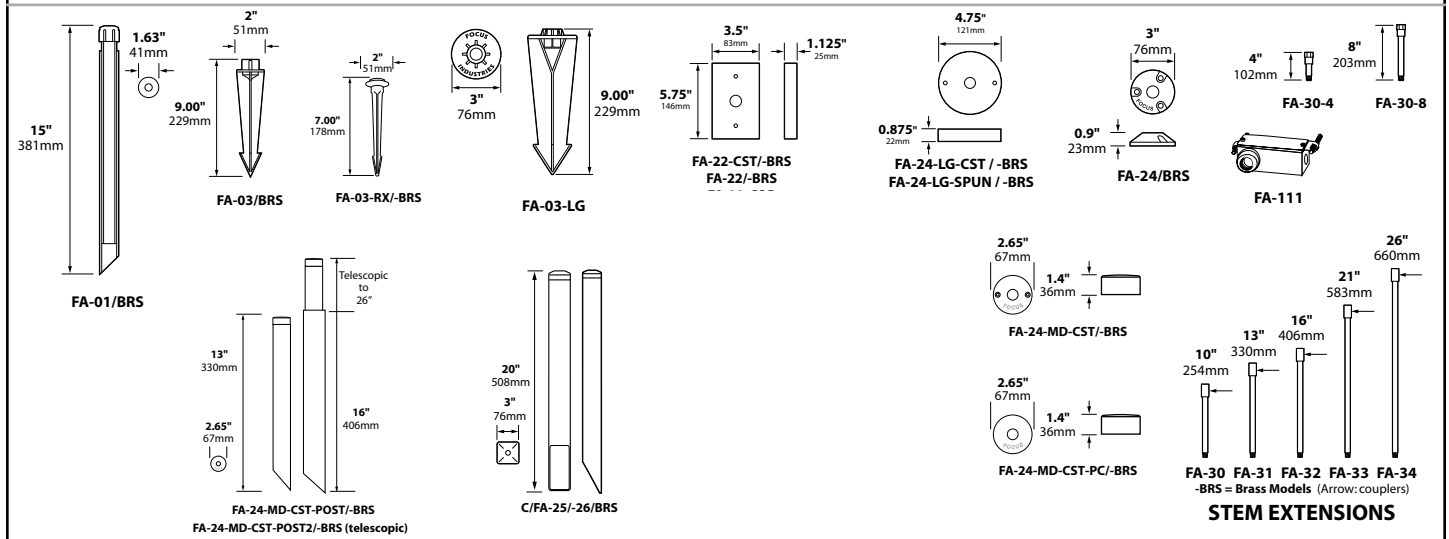

WIRING: Black 3 foot 18/2 zip cord from base of fixture (12v. only)
For 25 foot 16/2 fixture lead wire add -25F to catalog number.

CONNECTION: FA-05 Quick Connector (not supplied) from fixture to main cable (12/2, 10/2 or 8/2 only) 12v. only

MOUNTING ACCESSORIES

BEAM/GLARE CONTROL ACCESSORIES

- FA-07 Square 1/4" Hex Cell Louver
- FA-10-BLUE Blue Plastic Gel
- FA-10-GREEN Green Plastic Gel
- HE Add to catalog # for Hood Extension

DL-04-HE
(With Hood Extension)