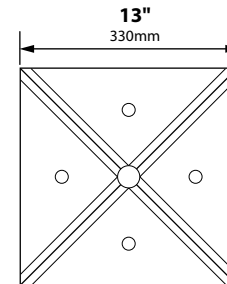

## SPECIFICATIONS

**CONSTRUCTION:** Formed solid brass pedestal mount lantern  
**LENS:** Gold iridescent glass; optional plastic White Cracked Ice available (-ICE)  
**LAMP SUPPLIED:** 18w S8 #1141; 1200 hours average rating (50w max.)  
**LAMP OPTIONS:** We recommend 10,000 hours average rating Xenon (-X) or Halogen (-H) or 3w 50,000 hours average rating OMNI-3 LED (-LED3)  
**SOCKET:** Single contact bayonet, brass nickel plated lamp socket screw shell (Ba15s); double contact bayonet base (Ba15d) for 120v, both with 200°C silicone lead wires  
**WIRING:** Black 3 foot 18/2 zip cord from base of fixture (12v only)  
 For 25 foot 16/2 fixture lead wire add -25F to catalog number.  
 120v standard wiring  
**CONNECTION:** FA-05 Quick Connector (not supplied) from fixture to main cable (12/2, 10/2 or 8/2 only) 12v only  
**MOUNTING:** Hardware mounting kit supplied  
**FINISH:** Unfinished brass. Optional finishes available.

## ORDERING INFORMATION

CATALOG NO.	DESCRIPTION	LAMP	SHIP WEIGHT
AL-10-LGP-BRS	Brass Pedestal Mount Lantern	18w S8 #1141	4.0 lbs.

## LIGHT DISTRIBUTIONS AND PHOTOMETRICS

**AL-10-LGP**  
 Half Spread Photometrics  
 12 ft. (3.7m) diameter  
 36" above grade

JOB INFORMATION	
Type:	Date:
Job Name:	
Cat.No.:	
Lamp(s):	
Specifier:	
Contractor:	
Notes:	