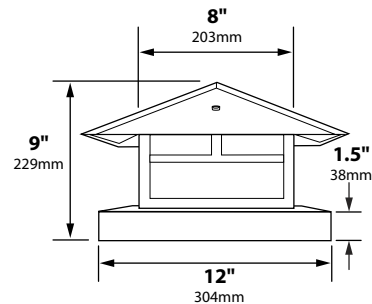

ORDERING INFORMATION

CATALOG NO.	DESCRIPTION	LAMP	SHIP WEIGHT
AL-10-LGP-BRS	Brass Pedestal Mount Lantern	18w S8 #1141	4.0 lbs.

120v COMPACT FLUORESCENT PEDESTAL LANTERNS:

LAMP: 5w or 7w CFL T4 single tube, 4100K 10,000 hour (7w max.)
LAMP OPTIONS: 13w, 18w or 26w self ballasted CFL spiral GU24 2-Pin, 2700K (26w max.)
BALLAST: For 5w and 7w models only - Internal Type 1 outdoor magnetic clamped core ballast. 120v primary amp draw of 0.165, not including lamp wattage. 5w and 7w CFL operate off same ballast and are interchangeable. 240v and 277v options available. Consult factory for details.
SOCKET: G23 2-pin for 5w and 7w models; GU24 2-pin for Spiral GU24

AL-10-LGPF5-BRS	Brass Pedestal Mount Lantern	5w, 4100K CFL	4.0 lbs.
AL-10-LGPF7-BRS	Brass Pedestal Mount Lantern	7w, 4100K CFL	4.0 lbs.
AL-10-LGPF13S-BRS	Brass Pedestal Mount Lantern	13w, 2700K CFL Spiral	2.0 lbs.
AL-10-LGPF18S-BRS	Brass Pedestal Mount Lantern	18w, 2700K CFL Spiral	2.0 lbs.
AL-10-LGPF26S-BRS	Brass Pedestal Mount Lantern	26w, 2700K CFL Spiral	2.0 lbs.