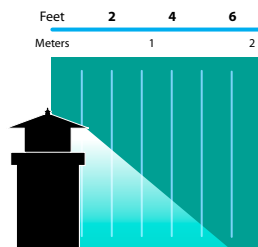

LIGHT DISTRIBUTIONS AND PHOTOMETRICS

AL-10-LGP
Half Spread Photometrics
12 ft. (3.7m) diameter
36" above grade

JOB INFORMATION	
Type:	Date:
Job Name:	
Cat.No.:	
Lamp(s):	
Specifier:	
Contractor:	
Notes:	

Black Texture (Standard)	Antique Verde	Bronze Texture	Camel	White Texture	Hunter Texture	Rust	Weathered Iron	Weathered Brown	Stucco	Rubbed Verde	Chrome Powder	Acid Rust	Acid Verde	Black Acid Treatment
-BLT	-ATV	-BRT	-CAM	-WTX	-HTX	-RST	-WIR	-WBR	-STU	-RBV	-CPR	-BAR/CAR	-BAV/CAV	-BAT