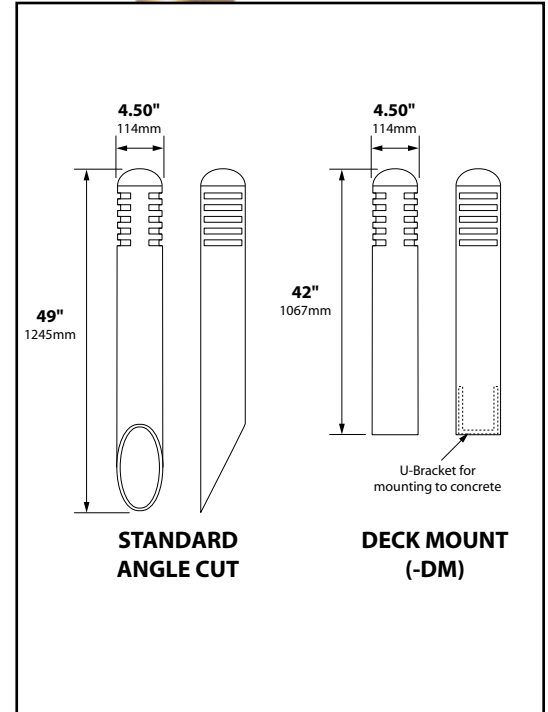

JOB INFORMATION

Type: _____ Date: _____

Job Name: _____

Cat. No.: _____

Lamp(s): _____

Specifier: _____

Contractor: _____

Notes: _____

Black Texture (Standard)	Antique Verde	Bronze Texture	Camel	White Texture	Hunter Texture	Rust	Weathered Iron	Weathered Brown	Stucco	Rubbed Verde	Chrome Powder	Terra Cotta	Acid Rust	Acid Verde	Black Acid Treatment
-BLT	-ATV	-BRT	-CAM	-WTX	-HTX	-RST	-WIR	-WBR	-STU	-RBV	-CPR	-TRC	-BAR/CAR	-BAV/CAV	-BAT