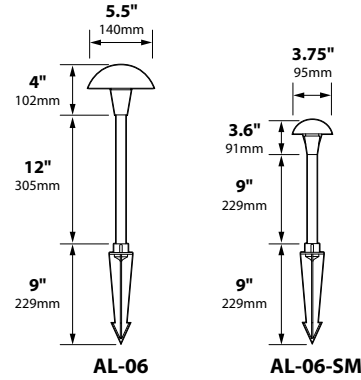

AREA LIGHTS AL-06 SERIES

TYPE

SPECIFICATIONS

CONSTRUCTION: Cast aluminum or cast brass Mushroom Hat; matching extruded aluminum or brass stanchion

LAMP SUPPLIED: 18w S8 #1141; 1200 hours average rating (25w max.)

WIRING: Black 3 foot 18/2 zip cord from base of fixture (12v only)

For 25 foot 16/2 fixture lead wire add -25F to catalog number.

120v standard wiring

CONNECTION: FA-05 Quick Connector (not supplied) from fixture to main cable (12/2, 10/2 or 8/2 only) 12v only

CATALOG NO.	DESCRIPTION	LAMP	SHIP WEIGHT
AL-06-BLT	Cast Aluminum 5.5" Mushroom Hat	18w S8 #1141	2.0 lbs.
AL-06-BRS	Cast Brass 5.5" Mushroom Hat	18w S8 #1141	3.0 lbs.
AL-06-SM-BLT	Cast Aluminum 3.75" Mushroom Hat	18w S8 #1141	2.0 lbs.
AL-06-SM-BRS	Cast Brass 3.75" Mushroom Hat	18w S8 #1141	3.0 lbs.