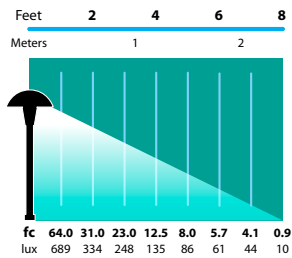

LIGHT DISTRIBUTIONS AND PHOTOMETRICS

JOB INFORMATION

Type: _____ Date: _____

Job Name: _____

Cat. No.: _____

Lamp(s): _____

Specifier: _____

Contractor: _____

Notes: _____

Black Texture (Standard)	Antique Verde	Bronze Texture	Camel	White Texture	Hunter Texture	Rust	Weathered Iron	Weathered Brown	Stucco	Rubbed Verde	Chrome Powder	Acid Rust	Acid Verde	Black Acid Treatment
-BLT	-ATV	-BRT	-CAM	-WTX	-HTX	-RST	-WIR	-WBR	-STU	-RBV	-CPR	-BAR/CAR	-BAV/CAV	-BAT