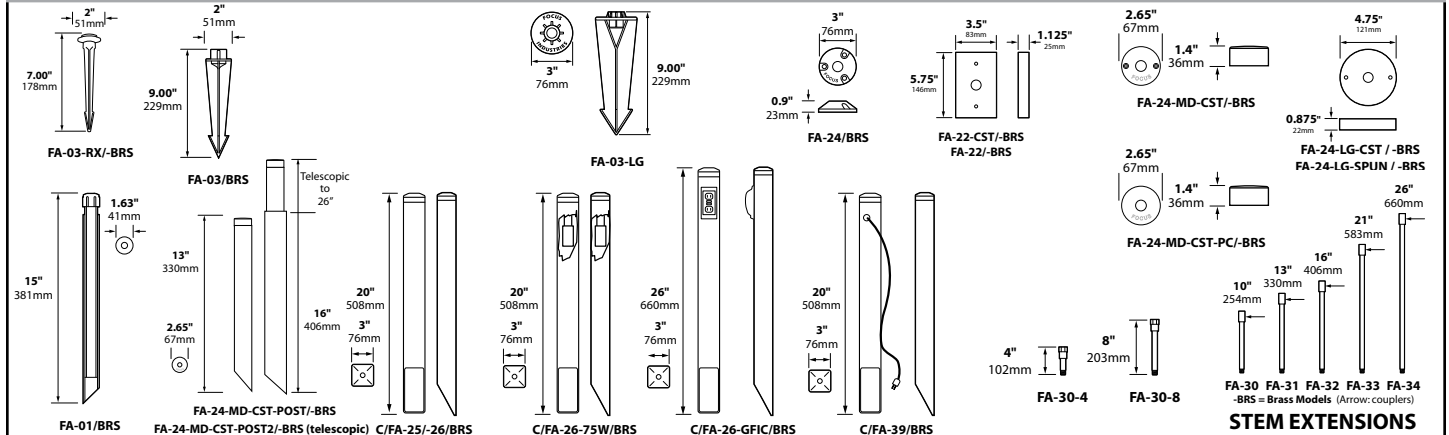

MOUNTING ACCESSORIES

BEAM/GLARE CONTROL ACCESSORIES

- FA-97-06 AL-06 Sprinkler Guard / Glare Shield
- FA-97-06SM AL-06-SM Sprinkler Guard / Glare Shield
- -AH Add to catalog # for Adjustable Hub