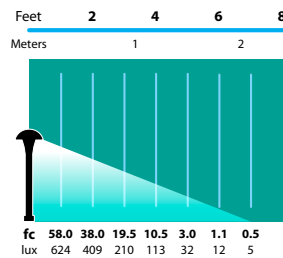

LIGHT DISTRIBUTIONS AND PHOTOMETRICS

JOB INFORMATION

Type: _____ Date: _____

Job Name: _____

Cat. No.: _____

Lamp(s): _____

Specifier: _____

Contractor: _____

Notes: _____

Black Texture (Standard)	Antique Verde	Bronze Texture	Camel	White Texture	Hunter Texture	Rust	Weathered Iron	Weathered Brown	Stucco	Rubbed Verde	Chrome Powder	Acid Rust	Acid Verde	Black Acid Treatment
-BLT	-ATV	-BRT	-CAM	-WTX	-HTX	-RST	-WIR	-WBR	-STU	-RBV	-CPR	-BAR/CAR	-BAV/CAV	-BAT