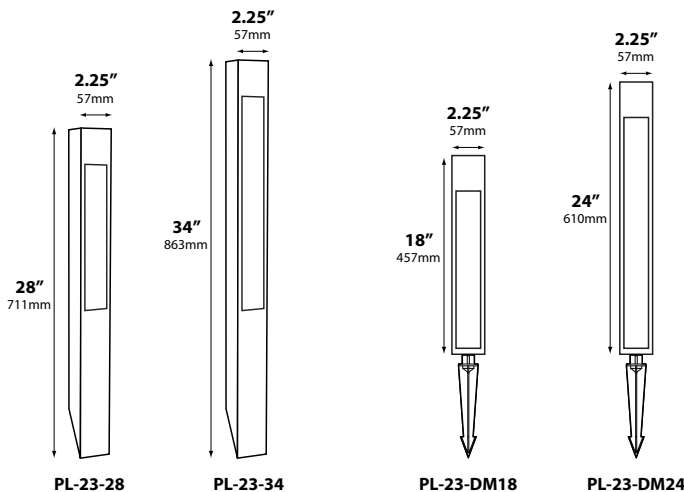

SOCKET: Single contact bayonet, brass nickel plated lamp socket screw shell (Ba15s);
No socket for LED Panel models

LED PANEL OPTION: 12v, 4w, 300 lumen integrated LED flat panel, warm white 3000K (-LEDP);
optional cool white 5200K 320 lumen available (modify part number to -LEDP52)

*NOTE: Optional External 120v to 277v LED available. See PL-23-DM 120V Specification Sheet.

PL-23DM-18BAR
mounted on
FA24-BAR

PL-23DM-24BAR

ORDERING INFORMATION

CATALOG NO.	DESCRIPTION	LAMP	SHIP WEIGHT
PL-23DM-18BLT	18" Square Aluminum Bollard	18w S8 #1141	3.0 lbs.
PL-23DM-18BRS	18" Square Brass Bollard	18w S8 #1141	6.0 lbs.
PL-23DM-24BLT	24" Square Aluminum Bollard	18w S8 #1141	3.0 lbs.
PL-23DM-24BRS	24" Square Brass Bollard	18w S8 #1141	6.0 lbs.
PL-23DM-18LEDPBLT	18" Square Aluminum Bollard	4w LED Panel	3.0 lbs.
PL-23DM-18LEDPBRS	18" Square Brass Bollard	4w LED Panel	6.0 lbs.
PL-23DM-24LEDPBLT	24" Square Aluminum Bollard	4w LED Panel	3.0 lbs.
PL-23DM-24LEDPBRS	24" Square Brass Bollard	4w LED Panel	6.0 lbs.

Angle Cut - No stake required. 10" of total length designed to go in ground for 18" & 24" above ground height

PL-23-28BLT	28" Square Aluminum Bollard	18w S8 #1141	3.0 lbs.
PL-23-28BRS	28" Square Brass Bollard	18w S8 #1141	6.0 lbs.
PL-23-34BLT	34" Square Aluminum Bollard	18w S8 #1141	3.0 lbs.
PL-23-34BRS	34" Square Brass Bollard	18w S8 #1141	6.0 lbs.
PL-23-28LEDPBLT	28" Square Aluminum Bollard	4w LED Panel	3.0 lbs.
PL-23-28LEDPBRS	28" Square Brass Bollard	4w LED Panel	6.0 lbs.
PL-23-34LEDPBLT	34" Square Aluminum Bollard	4w LED Panel	3.0 lbs.
PL-23-34LEDPBRS	34" Square Brass Bollard	4w LED Panel	6.0 lbs.

JOB INFORMATION	
Type:	Date:
Job Name:	
Cat. No.:	
Lamp(s):	
Specifier:	
Contractor:	
Notes:	

Optional Height fixtures available as custom item. Consult factory for details.

Maximum Height of angle cut model is 34"