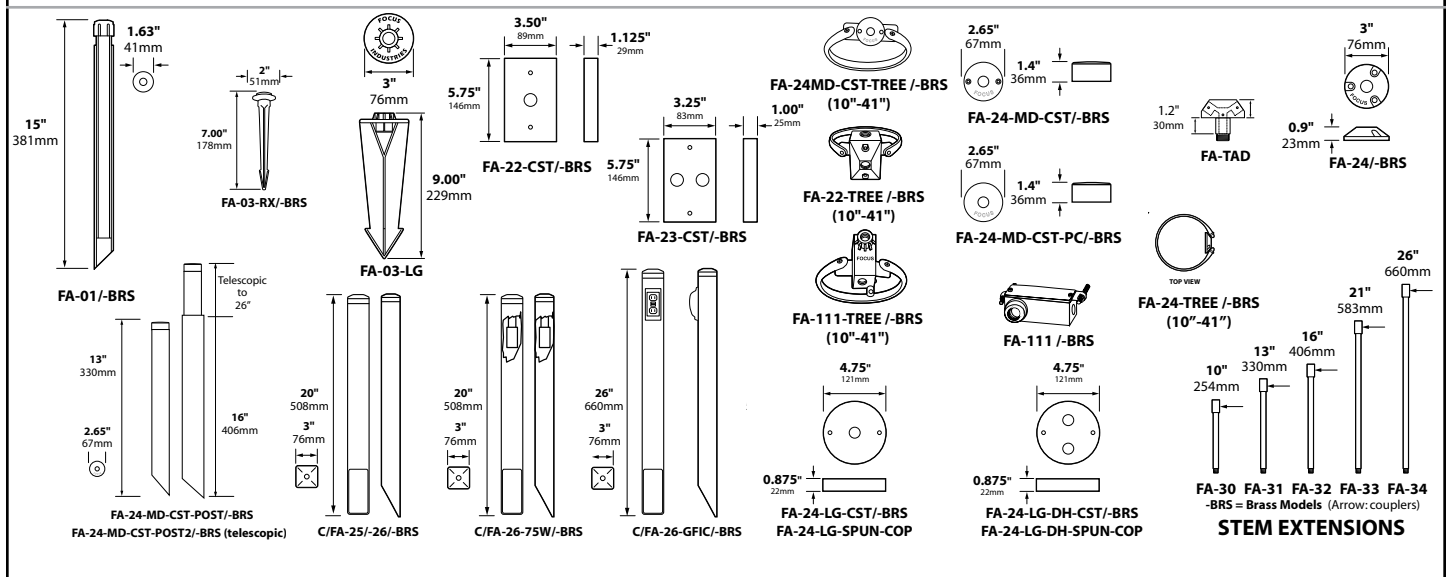

MOUNTING ACCESSORIES

BEAM/GLARE CONTROL ACCESSORIES

- FA-08-21 Round 1/8" Black Hex Cell Louver
- FA-99 Clear convex lens
- FA-11-RXD02-BLUE Blue Tempered Flat Glass Lens
- FA-11-RXD02-GREEN Green Tempered Flat Glass Lens
- FA-11-RXD02-AMBER Amber Tempered Flat Glass Lens
- FA-11-RXD02-RED Red Tempered Flat Glass Lens
- FA-98-36C16 Linear Spread Tempered Glass Lens
- FA-104-SB Wide Spread Sand Blasted Glass Lens

- FA-RX-D01ACBRS Slip on Angle Collar for RXD-08-BRS
- FA-RX-D01TSBRS Slip on Tube Shield for RXD-08-BRS