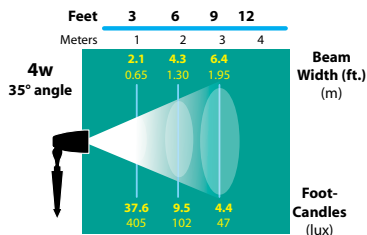

FL-LED-MR16-BAB