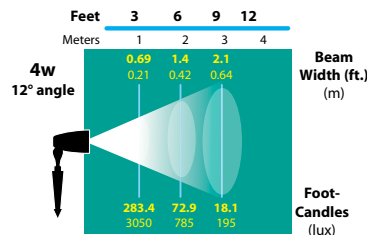

FL-LED-MR16-ESX

Black Texture (Standard)	Antique Verde	Bronze Texture	Camel	White Texture	Hunter Texture	Rust	Weathered Iron	Weathered Brown	Stucco	Rubbed Verde	Chrome Powder	Acid Rust	Acid Verde	Black Acid Treatment
-BLT	-ATV	-BRT	-CAM	-WTX	-HTX	-RST	-WIR	-WBR	-STU	-RBV	-CPR	-BAR/CAR	-BAV/CAV	-BAT