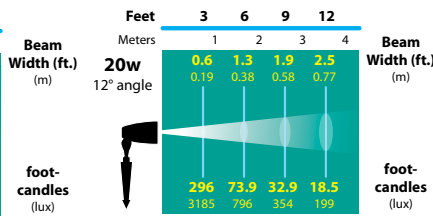

FL-13-ESX-FG