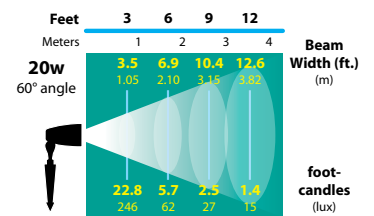

FL-13-VWFL-FG