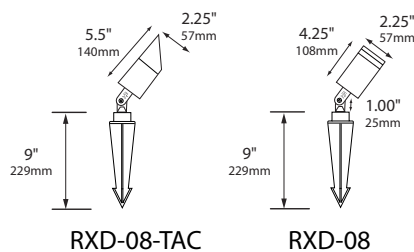

JOB INFORMATION

Type: _____ Date: _____

Job Name: _____

Cat. No.: _____

Lamp(s): _____

Specifier: _____

Contractor: _____

Notes: _____

Black Texture (Standard)	Antique Verde	Bronze Texture	Camel	White Texture	Hunter Texture	Rust	Weathered Iron	Weathered Brown	Stucco	Rubbed Verde	Chrome Powder	Acid Rust	Acid Verde	Black Acid Treatment
-BLT	-ATV	-BRT	-CAM	-WTX	-HTX	-RST	-WIR	-WBR	-STU	-RBV	-CPR	-BAR/CAR	-BAV/CAV	-BAT

RXD-08 Cut Sheet 062216

BRASS & COPPER ONLY