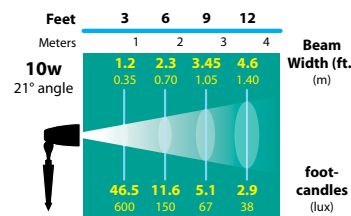

DIRECTIONAL LIGHTS RXD-08 SERIES

TYPE

LIGHT DISTRIBUTIONS AND PHOTOMETRICS

FL-13W-FG

Black Texture (Standard)	Antique Verde	Bronze Texture	Camel	White Texture	Hunter Texture	Rust	Weathered Iron	Weathered Brown	Stucco	Rubbed Verde	Chrome Powder	Acid Rust	Acid Verde	Black Acid Treatment
-BLT	-ATV	-BRT	-CAM	-WTX	-HTX	-RST	-WIR	-WBR	-STU	-RBV	-CPR	-BAR/CAR	-BAV/CAV	-BAT