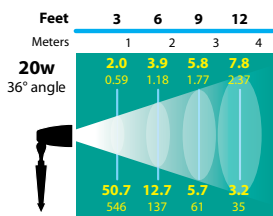

LIGHT DISTRIBUTIONS AND PHOTOMETRICS

FL-13-BAB-FG