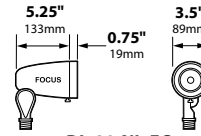

DL-20-NL-EC