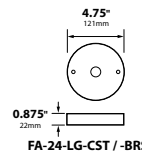

DOWN LIGHTS: Add -D suffix to end of catalog number for down light without weep holes.

ORDERING INFORMATION

CATALOG NO.	DESCRIPTION	LAMP	SHIP WEIGHT
DL-20-NL-BLT	Cast Aluminum PAR20 Bullet	None	2.0 lbs.
DL-20-NL-BRS	Cast Brass PAR20 Bullet	None	3.0 lbs.
CDL-20-NL	Composite PAR20 Bullet	None	2.0 lbs.
DL-20-NL-EC-BLT	Cast Aluminum PAR20 Bullet, Extension Collar, Convex Lens	None	3.0 lbs.
DL-20-NL-EC-BRS	Cast Brass PAR20 Bullet, Extension Collar, Convex Lens	None	4.0 lbs.
CDL-20-NL-EC	Composite PAR20 Bullet, Extension Collar, Convex Lens	None	3.0 lbs.
DL-20-NL-AC-BLT	Cast Aluminum PAR20 Bullet, Angle Collar, No Lens	None	3.0 lbs.
DL-20-NL-AC-BRS	Cast Brass PAR20 Bullet, Angle Collar No Lens	None	5.0 lbs.
CDL-20-NL-AC	Composite PAR20 Bullet, Angle Collar No Lens	None	3.0 lbs.
DL-20-NL-ACL-BLT	Cast Aluminum PAR20 Bullet, Angle Collar, Convex Lens	None	3.0 lbs.
DL-20-NL-ACL-BRS	Cast Brass PAR20 Bullet, Angle Collar Convex Lens	None	5.0 lbs.
CDL-20-NL-ACL	Composite PAR20 Bullet, Angle Collar Convex Lens	None	3.0 lbs.

DL-20-NL Cut Sheet 102815

DL-20-NL

DL-20-NL-EC

DL-20-NL-AC

DL-20-NL-AC-BAR
mounted on
FA-26-BAR

IP54
-EC & -AC Models
with Lens

JOB INFORMATION

Type:	Date:
Job Name:	
Cat. No.:	
Lamp(s):	
Specifier:	
Contractor:	
Notes:	

BRASS & COPPER ONLY

MOUNTING ACCESSORIES

STEM EXTENSIONS
 -BRS = Brass Models (Arrow: couplers)