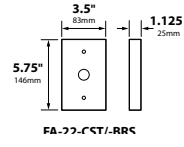

MOUNTING ACCESSORIES

STEM EXTENSIONS
-BRS = Brass Models (Arrow: couplers)