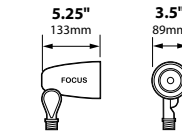

BEAM/GLARE CONTROL ACCESSORIES

FA-08-06	Round 1/4" Hex Cell Louver
FA-10-20-BLUE	Blue Tempered Glass Lens
FA-10-20-GREEN	Green Tempered Glass Lens
FA-38-BLT	Aluminum Extension Cap, Tempered Convex Glass Lens
FA-38-AC-BLT	Aluminum Angle Cap, Tempered Convex Glass Lens
FA-98-20	Linear Spread Tempered Glass Lens
FA-104-20	Wide Spread Tempered Glass Lens Softener
CFA-38-BLT	Composite Extension Cap, Tempered Convex Glass Lens
CFA-38-AC-BLT	Composite Angle Cap, Tempered Convex Glass Lens

Black Texture (Standard)	Antique Verde	Bronze Texture	Camel	White Texture	Hunter Texture	Rust	Weathered Iron	Weathered Brown	Stucco	Rubbed Verde	Chrome Powder	Acid Rust	Acid Verde	Black Acid Treatment
-BLT	-ATV	-BRT	-CAM	-WTX	-HTX	-RST	-WIR	-WBR	-STU	-RBV	-CPR	-BAR/CAR	-BAV/CAV	-BAT

DL-20-NL Cut Sheet 102815

DL-20-NL