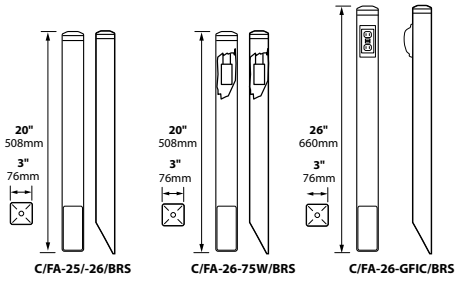

SPECIFICATIONS

CONSTRUCTION: Cast aluminum, cast brass or composite bullet; matching heavy duty cast aluminum, brass or composite adjustable swivel

NOTE: Weep holes standard in bottom of fixture body to allow water to flow through when using outdoor rated PAR20 lamps without fixture lens and to allow air flow for high temperature PAR20 lamps. See DOWN LIGHTS note below for down light applications.

DOWN LIGHTS: Add -D suffix to end of catalog number for down light without weep holes.

ORDERING INFORMATION

CATALOG NO.	DESCRIPTION	LAMP	SHIP WEIGHT
DL-20-NL-BLT	Cast Aluminum PAR20 Bullet	None	2.0 lbs.
DL-20-NL-BRS	Cast Brass PAR20 Bullet	None	3.0 lbs.
CDL-20-NL	Composite PAR20 Bullet	None	2.0 lbs.
DL-20-NL-EC-BLT	Cast Aluminum PAR20 Bullet, Extension Collar, Convex Lens	None	3.0 lbs.
DL-20-NL-EC-BRS	Cast Brass PAR20 Bullet, Extension Collar, Convex Lens	None	4.0 lbs.
CDL-20-NL-EC	Composite PAR20 Bullet, Extension Collar, Convex Lens	None	3.0 lbs.
DL-20-NL-AC-BLT	Cast Aluminum PAR20 Bullet, Angle Collar, No Lens	None	3.0 lbs.
DL-20-NL-AC-BRS	Cast Brass PAR20 Bullet, Angle Collar No Lens	None	5.0 lbs.
CDL-20-NL-AC	Composite PAR20 Bullet, Angle Collar No Lens	None	3.0 lbs.
DL-20-NL-ACL-BLT	Cast Aluminum PAR20 Bullet, Angle Collar, Convex Lens	None	3.0 lbs.
DL-20-NL-ACL-BRS	Cast Brass PAR20 Bullet, Angle Collar Convex Lens	None	5.0 lbs.
CDL-20-NL-ACL	Composite PAR20 Bullet, Angle Collar Convex Lens	None	3.0 lbs.

DL-20-NL Cut Sheet 102815

DL-20-NL

DL-20-NL-EC

DL-20-NL-AC

DL-20-NL-AC-BAR
mounted on
FA-26-BAR

IP54
-EC & -AC Models
with Lens

JOB INFORMATION

Type:	Date:
Job Name:	
Cat. No.:	
Lamp(s):	
Specifier:	
Contractor:	
Notes:	

BRASS & COPPER ONLY

MOUNTING ACCESSORIES

STEM EXTENSIONS
 -BRS = Brass Models (Arrow: couplers)