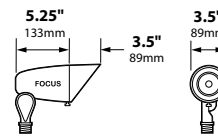

DL-20-NL-AC