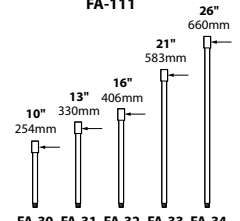

DOWN LIGHTS: Add -D suffix to end of catalog number for down light without weep holes.

ORDERING INFORMATION

CATALOG NO.	DESCRIPTION	LAMP	SHIP WEIGHT
DL-20-NL-BLT	Cast Aluminum PAR20 Bullet	None	2.0 lbs.
DL-20-NL-BRS	Cast Brass PAR20 Bullet	None	3.0 lbs.
CDL-20-NL	Composite PAR20 Bullet	None	2.0 lbs.
DL-20-NL-EC-BLT	Cast Aluminum PAR20 Bullet, Extension Collar, Convex Lens	None	3.0 lbs.
DL-20-NL-EC-BRS	Cast Brass PAR20 Bullet, Extension Collar, Convex Lens	None	4.0 lbs.
CDL-20-NL-EC	Composite PAR20 Bullet, Extension Collar, Convex Lens	None	3.0 lbs.
DL-20-NL-AC-BLT	Cast Aluminum PAR20 Bullet, Angle Collar, No Lens	None	3.0 lbs.
DL-20-NL-AC-BRS	Cast Brass PAR20 Bullet, Angle Collar No Lens	None	5.0 lbs.
CDL-20-NL-AC	Composite PAR20 Bullet, Angle Collar No Lens	None	3.0 lbs.
DL-20-NL-ACL-BLT	Cast Aluminum PAR20 Bullet, Angle Collar, Convex Lens	None	3.0 lbs.
DL-20-NL-ACL-BRS	Cast Brass PAR20 Bullet, Angle Collar Convex Lens	None	5.0 lbs.
CDL-20-NL-ACL	Composite PAR20 Bullet, Angle Collar Convex Lens	None	3.0 lbs.

DL-20-NL Cut Sheet 102815

DL-20-NL

DL-20-NL-EC

DL-20-NL-AC

DL-20-NL-AC-BAR
mounted on
FA-26-BAR

IP54
-EC & -AC Models
with Lens

JOB INFORMATION

Type:	Date:
Job Name:	
Cat. No.:	
Lamp(s):	
Specifier:	
Contractor:	
Notes:	

BRASS & COPPER ONLY

MOUNTING ACCESSORIES

STEM EXTENSIONS
 -BRS = Brass Models (Arrow: couplers)