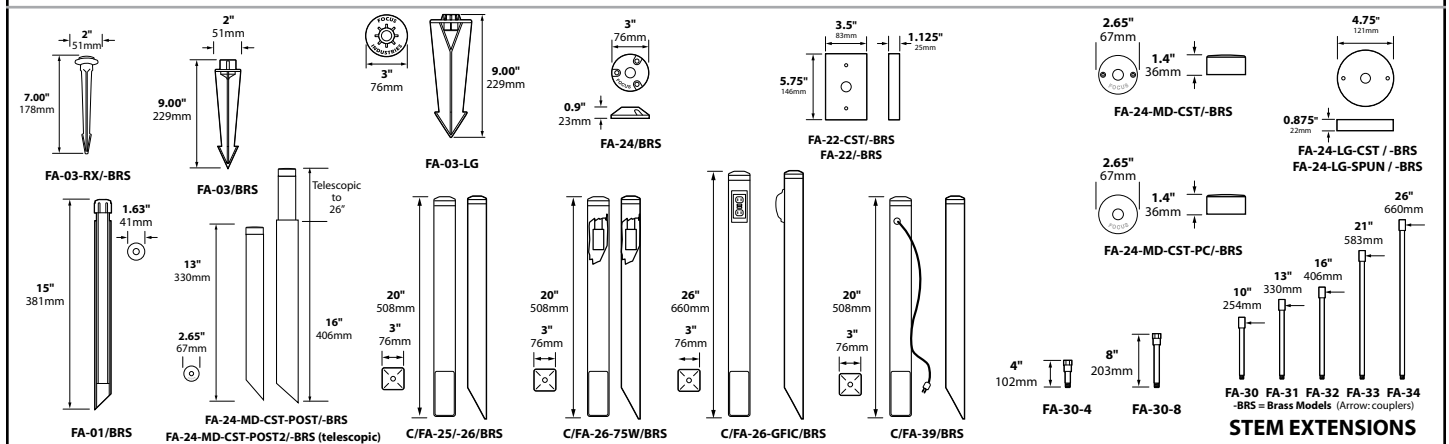

CONNECTION: FA-05 Quick Connector (not supplied) from fixture to main cable (12/2, 10/2 or 8/2 only) 12v only

MOUNTING: Aluminum Models: FA-03 black 9" ABS stake, tapped 1/2" NPS
Brass Models: FA-03-LG black 9" ABS stake, tapped 1/2" NPS

FINISH: Aluminum-Black texture polyester powder coat. Optional finishes available.
Brass-Unfinished brass. Optional finishes available.

ORDERING INFORMATION

CATALOG NO.	DESCRIPTION	LAMP	SHIP WEIGHT
AL-04-BLT	Cast Aluminum 7.5" China Hat	18w S8 #1141	2.0 lbs.
AL-04-BRS	Cast Brass 7.5" China Hat	18w S8 #1141	3.0 lbs.

AL-04-AH-BRS
with FA-97-04
Sprinkler/Glare Shield

MOUNTING ACCESSORIES

BEAM/GLARE CONTROL ACCESSORIES

- FA-97-4 AL-04 Sprinkler Guard / Glare Shield
- AH Add to catalog # for Adjustable Hub

LIGHT DISTRIBUTIONS AND PHOTOMETRICS

AL-04
Half Spread Photometrics
18 ft. (5.4m) diameter

JOB INFORMATION

Type: _____ Date: _____

Job Name: _____

Cat. No.: _____

Lamp(s): _____

Specifier: _____

Contractor: _____