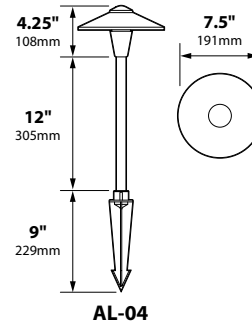

TYPE

SPECIFICATIONS

CONSTRUCTION: Cast aluminum or cast brass China Hat; matching extruded aluminum or brass stanchion

LAMP SUPPLIED: 18w S8 #1141; 1200 hours average rating (25w max.)

LAMP OPTIONS: We recommend 10,000 hours average rating 20w Xenon (-X) or 20w Halogen (-H) or 3w 50,000 hours average rating OMNI-3 LED (-LED3)

SOCKET: Single contact bayonet, brass nickel plated lamp socket screw shell (Ba15s); double contact bayonet base (Ba15d) for 120v, both with 200° C silicone lead wires

WIRING: Black 3 foot 18/2 zip cord from base of fixture (12v only)
For 25 foot 16/2 fixture lead wire add -25F to catalog number.
120v standard wiring

CONNECTION: FA-05 Quick Connector (not supplied) from fixture to main cable (12/2, 10/2 or 8/2 only) 12v only

MOUNTING: Aluminum Models: FA-03 black 9" ABS stake, tapped 1/2" NPS
Brass Models: FA-03-LG black 9" ABS stake, tapped 1/2" NPS

FINISH: Aluminum-Black texture polyester powder coat. Optional finishes available.
Brass-Unfinished brass. Optional finishes available.

ORDERING INFORMATION

CATALOG NO.	DESCRIPTION	LAMP	SHIP WEIGHT
AL-04-BLT	Cast Aluminum 7.5" China Hat	18w S8 #1141	2.0 lbs.
AL-04-BRS	Cast Brass 7.5" China Hat	18w S8 #1141	3.0 lbs.

MOUNTING ACCESSORIES

BEAM/GLARE CONTROL ACCESSORIES

- FA-97-4 AL-04 Sprinkler Guard / Glare Shield
- -AH Add to catalog # for Adjustable Hub

LIGHT DISTRIBUTIONS AND PHOTOMETRICS

JOB INFORMATION

Type: _____ Date: _____

Job Name: _____

Cat. No.: _____

Lamp(s): _____

Specifier: _____

Contractor: _____

Notes: _____

FOCUS INDUSTRIES INC.
25301 COMMERCENTRE DRIVE
LAKE FOREST, CA 92630

www.focusindustries.com
sales@focusindustries.com
(949) 830-1350 • FAX (949) 830-3390