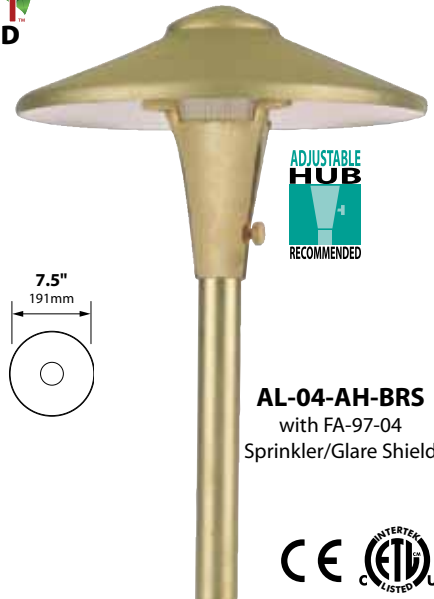

TYPE

SPECIFICATIONS

CONSTRUCTION: Cast aluminum or cast brass China Hat; matching extruded aluminum or brass stanchion

LAMP SUPPLIED: 18w S8 #1141; 1200 hours average rating (25w max.)

LAMP OPTIONS: We recommend 10,000 hours average rating 20w Xenon (-X) or 20w Halogen (-H) or 3w 50,000 hours average rating OMNI-3 LED (-LED3)

SOCKET: Single contact bayonet, brass nickel plated lamp socket screw shell (Ba15s); double contact bayonet base (Ba15d) for 120v, both with 200° C silicone lead wires

WIRING: Black 3 foot 18/2 zip cord from base of fixture (12v only)
For 25 foot 16/2 fixture lead wire add -25F to catalog number.
120v standard wiring

CONNECTION: FA-05 Quick Connector (not supplied) from fixture to main cable (12/2, 10/2 or 8/2 only) 12v only

MOUNTING: Aluminum Models: FA-03 black 9" ABS stake, tapped 1/2" NPS
Brass Models: FA-03-LG black 9" ABS stake, tapped 1/2" NPS

FINISH: Aluminum-Black texture polyester powder coat. Optional finishes available.
Brass-Unfinished brass. Optional finishes available.

ORDERING INFORMATION

CATALOG NO.	DESCRIPTION	LAMP	SHIP WEIGHT
AL-04-BLT	Cast Aluminum 7.5" China Hat	18w S8 #1141	2.0 lbs.
AL-04-BRS	Cast Brass 7.5" China Hat	18w S8 #1141	3.0 lbs.