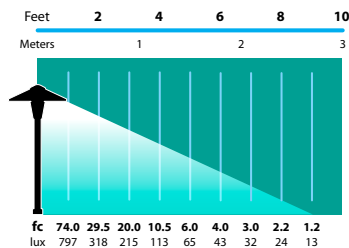

AL-04
Half Spread Photometrics
18 ft. (5.4m) diameter

JOB INFORMATION

Type: _____ Date: _____

Job Name: _____

Cat. No.: _____

Lamp(s): _____

Specifier: _____

Contractor: _____