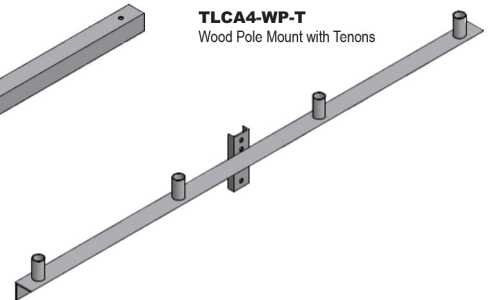

TLCA Angle Iron Cross Arms

Cross Arm Dimensions

TLCA2 (EPA 2.08)
Angle Iron Cross Arm 2 Light

TLCA2
Steel Pole Mount

TLCA2-WP
Wood Pole Mount

TLCA2-WP-T
Wood Pole Mount with Tenons

TLCA3 (EPA 3.78)
Angle Iron Cross Arm 3 Light

TLCA3
Steel Pole Mount

TLCA3-WP
Wood Pole Mount

TLCA3-WP-T
Wood Pole Mount with Tenons

TLCA4 (EPA 6.44)
Angle Iron Cross Arm 4 Light

TLCA4
Steel Pole Mount

TLCA4-WP
Wood Pole Mount

TLCA4-WP-T
Wood Pole Mount with Tenons

TLCA5 (EPA 8.44)
Angle Iron Cross Arm 5 Light

TLCA5
Steel Pole Mount

TLCA5-WP-T
Wood Pole Mount with Tenons