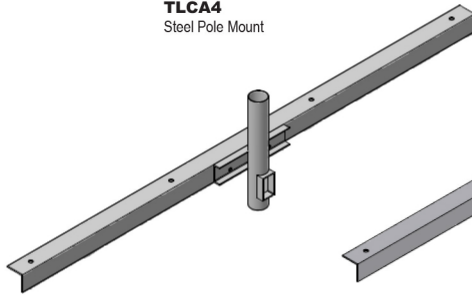

TLCA Angle Iron Cross Arms

Cross Arm Dimensions

TLCA2 (EPA 2.08)
Angle Iron Cross Arm 2 Light

TLCA2
Steel Pole Mount

TLCA2-WP
Wood Pole Mount

TLCA2-WP-T
Wood Pole Mount with Tenons

TLCA3 (EPA 3.78)
Angle Iron Cross Arm 3 Light

TLCA3
Steel Pole Mount

TLCA3-WP
Wood Pole Mount

TLCA3-WP-T
Wood Pole Mount with Tenons

TLCA4 (EPA 6.44)
Angle Iron Cross Arm 4 Light

TLCA4
Steel Pole Mount

TLCA4-WP
Wood Pole Mount

TLCA4-WP-T
Wood Pole Mount with Tenons

TLCA5 (EPA 8.44)
Angle Iron Cross Arm 5 Light

TLCA5
Steel Pole Mount

TLCA5-WP-T
Wood Pole Mount with Tenons