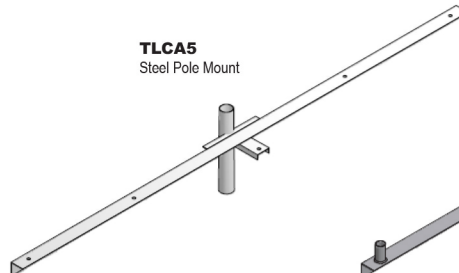

TLCA Angle Iron Cross Arms

Cross Arm Dimensions

TLCA2 (EPA 2.08)
Angle Iron Cross Arm 2 Light

TLCA2
Steel Pole Mount

TLCA2-WP
Wood Pole Mount

TLCA2-WP-T
Wood Pole Mount with Tenons

TLCA3 (EPA 3.78)
Angle Iron Cross Arm 3 Light

TLCA3
Steel Pole Mount

TLCA3-WP
Wood Pole Mount

TLCA3-WP-T
Wood Pole Mount with Tenons

TLCA4 (EPA 6.44)
Angle Iron Cross Arm 4 Light

TLCA4
Steel Pole Mount

TLCA4-WP
Wood Pole Mount

TLCA4-WP-T
Wood Pole Mount with Tenons

TLCA5 (EPA 8.44)
Angle Iron Cross Arm 5 Light

TLCA5
Steel Pole Mount

TLCA5-WP-T
Wood Pole Mount with Tenons