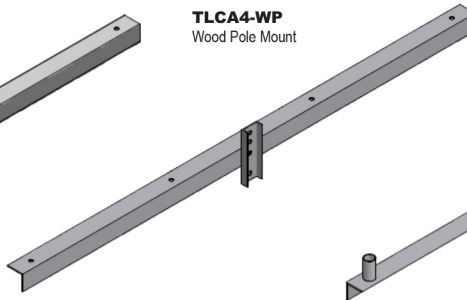

TLCA Angle Iron Cross Arms

Cross Arm Dimensions

TLCA2 (EPA 2.08)
Angle Iron Cross Arm 2 Light

TLCA2
Steel Pole Mount

TLCA2-WP
Wood Pole Mount

TLCA2-WP-T
Wood Pole Mount with Tenons

TLCA3 (EPA 3.78)
Angle Iron Cross Arm 3 Light

TLCA3
Steel Pole Mount

TLCA3-WP
Wood Pole Mount

TLCA3-WP-T
Wood Pole Mount with Tenons

TLCA4 (EPA 6.44)
Angle Iron Cross Arm 4 Light

TLCA4
Steel Pole Mount

TLCA4-WP
Wood Pole Mount

TLCA4-WP-T
Wood Pole Mount with Tenons

TLCA5 (EPA 8.44)
Angle Iron Cross Arm 5 Light

TLCA5
Steel Pole Mount

TLCA5-WP-T
Wood Pole Mount with Tenons