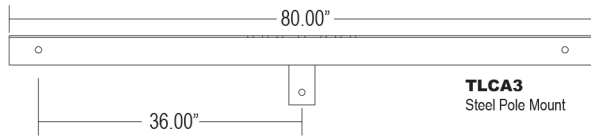

TLCA Angle Iron Cross Arms

Cross Arm Dimensions

TLCA2 (EPA 2.08)
Angle Iron Cross Arm 2 Light

TLCA2
Steel Pole Mount

TLCA2-WP
Wood Pole Mount

TLCA2-WP-T
Wood Pole Mount with Tenons

TLCA3 (EPA 3.78)
Angle Iron Cross Arm 3 Light

TLCA3
Steel Pole Mount

TLCA3-WP
Wood Pole Mount

TLCA3-WP-T
Wood Pole Mount with Tenons

TLCA4 (EPA 6.44)
Angle Iron Cross Arm 4 Light

TLCA4
Steel Pole Mount

TLCA4-WP
Wood Pole Mount

TLCA4-WP-T
Wood Pole Mount with Tenons