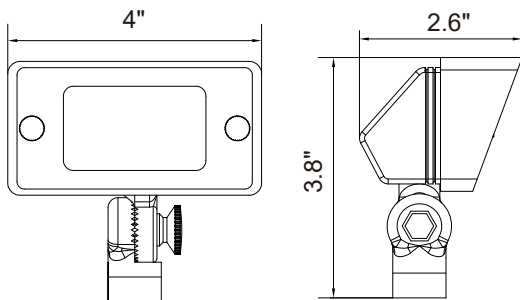

Project Name _____ Date _____

Type or Model _____ Qty _____

FL28B Flood Lights

72" wire lead

IP65

G4 Fixture

DESCRIPTION

Our solid brass rectangle shaped Mini Wall Wash is a perfect match to our FL31B, large Wall Wash. Great for any small application where light grazing is needed.

SPECIFICATIONS & FEATURES:

- Solid cast brass construction
- Machined brass thumb screw
- Silicone gasket seal
- Specification grade, beryllium copper socket
- Premium grade direct burial cable
- Anti-Moisture Connections
- 20W max. halogen
- Light Bronze standard finish
- Limited lifetime warranty