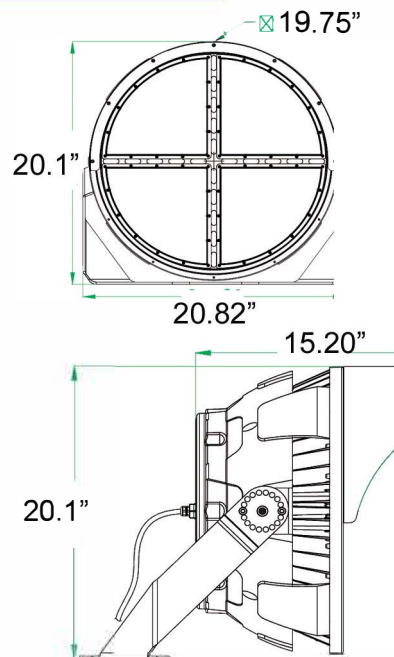

WARRANTY & DETAILS

- ETL listed for wet locations
- IP65 rated
- 5-year warranty on all electronics and housing

MOUNTING OPTIONS

- Trunnion mounting standard

DIMENSIONS

ORDERING INFORMATION

MODEL	Color Temp	Lumens	Driver / Voltage	Wattage
CLL-SPRT-600	5000K	81,000	Sosen 100-277V	600
CLL-SPRT-600-HV	5000K	81,000	Meanwell 200-480V	600