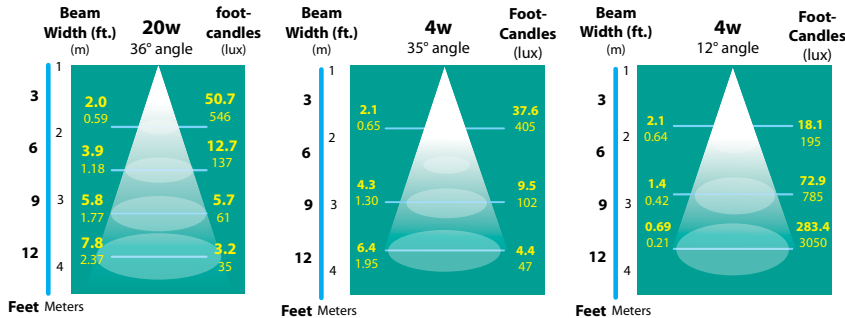

LIGHT DISTRIBUTIONS AND PHOTOMETRICS

FL-13-BAB-FG

FL-LED-MR16-BAB

FL-LED-MR16-ESX

BEAM/GLARE CONTROL ACCESSORIES

FA-08-21	Round 1/8" Hex Cell Louver
FA-11-33-BLUE	Blue Tempered Flat Glass Lens
FA-11-33-GREEN	Green Tempered Flat Glass Lens
FA-11-33-AMBER	Amber Tempered Flat Glass Lens
FA-11-33-RED	Red Tempered Flat Glass Lens
FA-98-02	Linear Spread Tempered Glass Lens
FA-104-SB	Wide Spread Sand Blasted Glass Lens Softener

JOB INFORMATION

Type: _____ Date: _____

Job Name: _____

Cat. No.: _____

Lamp(s): _____

Specifier: _____

Contractor: _____

Notes: _____

FOCUS INDUSTRIES INC.®
25301 COMMERCENTRE DRIVE
LAKE FOREST, CA 92630

www.focusindustries.com
sales@focusindustries.com
(949) 830-1350 • FAX (949) 830-3390

Black Texture (Standard)	Antique Verde	Bronze Texture	Camel	White Texture	Hunter Texture	Rust	Weathered Iron	Weathered Brown	Stucco	Rubbed Verde	Chrome Powder	Acid Rust	Acid Verde	Black Acid Treatment
-BLT	-ATV	-BRT	-CAM	-WTX	-HTX	-RST	-WIR	-WBR	-STU	-RBV	-CPR	-BAR/CAR	-BAV/CAV	-BAT