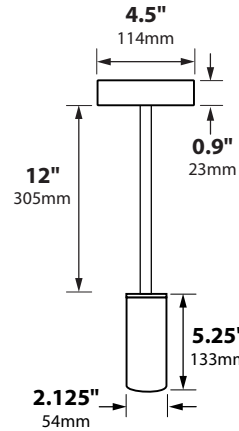

RXS-07-COP

ORDERING INFORMATION

CATALOG NO.	DESCRIPTION	LAMP	SHIP WEIGHT
RXS-07-COP	Copper Tube Shield Pendant Light	20w MR16 FL(BAB)	2.0 lbs.