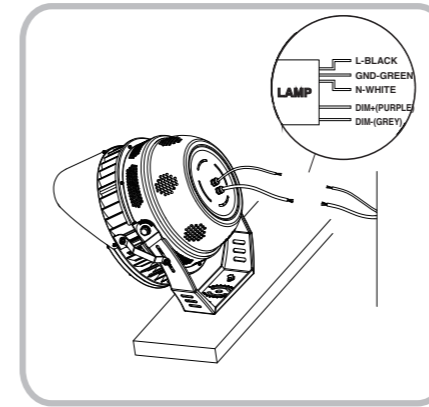

IP66 rated;
Corrosion Resistant Die Cast Aluminum
Construction.

Parameters

Model No.	S-SLA400W	S-SLA500W	S-SLA600W	S-SLA750W
Wattage	400W	500W	600W	750W
Output Lumen	60000lm	75000lm	90000lm	112500lm
Luminous efficacy	up to 150lm/W			
CCT	3000K-5700K			
CRI	Ra>80			
IP Rating	IP66			
Operating temperature	-40°C to +45°C			
Input voltage	AC100-277Vac, 50-60Hz, 20KV			
Beam angle	15° /30° /60° /90°			
Warranty	5 years warranty			
Lifespan	>50000hrs			

Wiring Diagram

Direct Wire

Remote Driver

Dimension

	400W- 500W	600W- 750W	400W- 500W	600W- 750W
Outlook Dimensions	16.1"x15.3"x17"	19.5"x20.3"x20.9"	17.0"x15.3"x15.7"	20.8"x20.3"x19.5"

Light Distribution

Replaces HID or MH