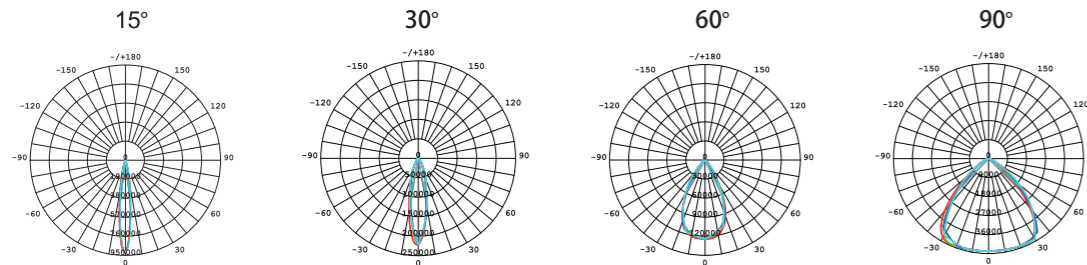

Wiring Diagram

Direct Wire

Remote Driver

Dimension

	400W- 500W	600W- 750W	400W- 500W	600W- 750W
Outlook Dimensions	16.1"x15.3"x17"	19.5"x20.3"x20.9"	17.0"x15.3"x15.7"	20.8"x20.3"x19.5"

Light Distribution

Replaces HID or MH