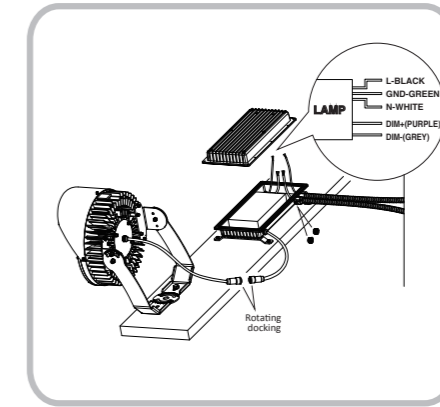

IP66 rated;
Corrosion Resistant Die Cast Aluminum
Construction.

Parameters

Model No.	S-SLA400W	S-SLA500W	S-SLA600W	S-SLA750W
Wattage	400W	500W	600W	750W
Output Lumen	60000lm	75000lm	90000lm	112500lm
Luminous efficacy	up to 150lm/W			
CCT	3000K-5700K			
CRI	Ra>80			
IP Rating	IP66			
Operating temperature	-40°C to +45°C			
Input voltage	AC100-277Vac, 50-60Hz, 20KV			
Beam angle	15° /30° /60° /90°			
Warranty	5 years warranty			
Lifespan	>50000hrs			

Wiring Diagram

Direct Wire

Remote Driver

Dimension

	400W- 500W	600W- 750W	400W- 500W	600W- 750W
Outlook Dimensions	16.1"x15.3"x17"	19.5"x20.3"x20.9"	17.0"x15.3"x15.7"	20.8"x20.3"x19.5"

Light Distribution

Replaces HID or MH