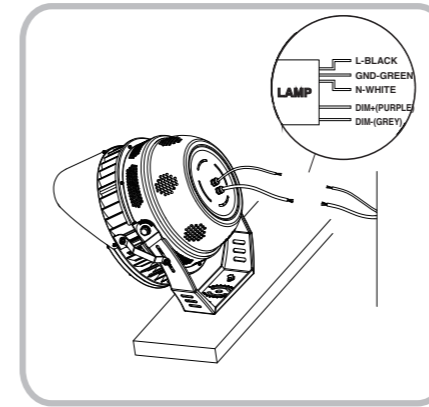

Parameters

Model No.	S-SLA400W	S-SLA500W	S-SLA600W	S-SLA750W
Wattage	400W	500W	600W	750W
Output Lumen	60000lm	75000lm	90000lm	112500lm
Luminous efficacy	up to 150lm/W			
CCT	3000K-5700K			
CRI	Ra>80			
IP Rating	IP66			
Operating temperature	-40°C to +45°C			
Input voltage	AC100-277Vac, 50-60Hz, 20KV			
Beam angle	15° /30° /60° /90°			
Warranty	5 years warranty			
Lifespan	>50000hrs			

Wiring Diagram

Direct Wire