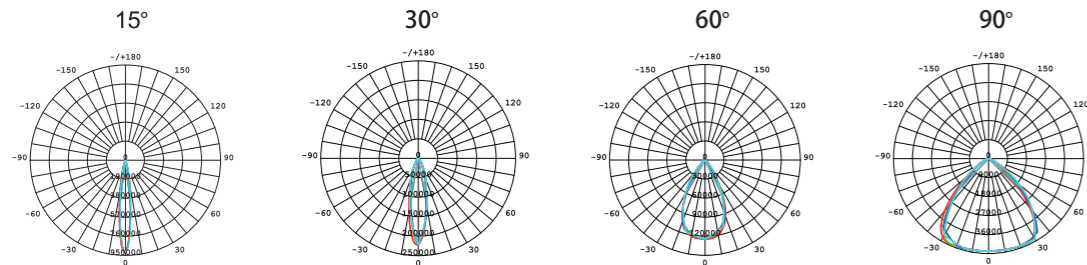

Light Distribution

Replaces HID or MH

LED Stadium light	400W	500W	600W	750W
HID Equivalent	1000W	1200W	1500W	2000W

Application

- Stadium Lighting
- Football field
- Soccer Fields
- Basketball court
- Tennis Courts
- Hockey Arenas

Certificates